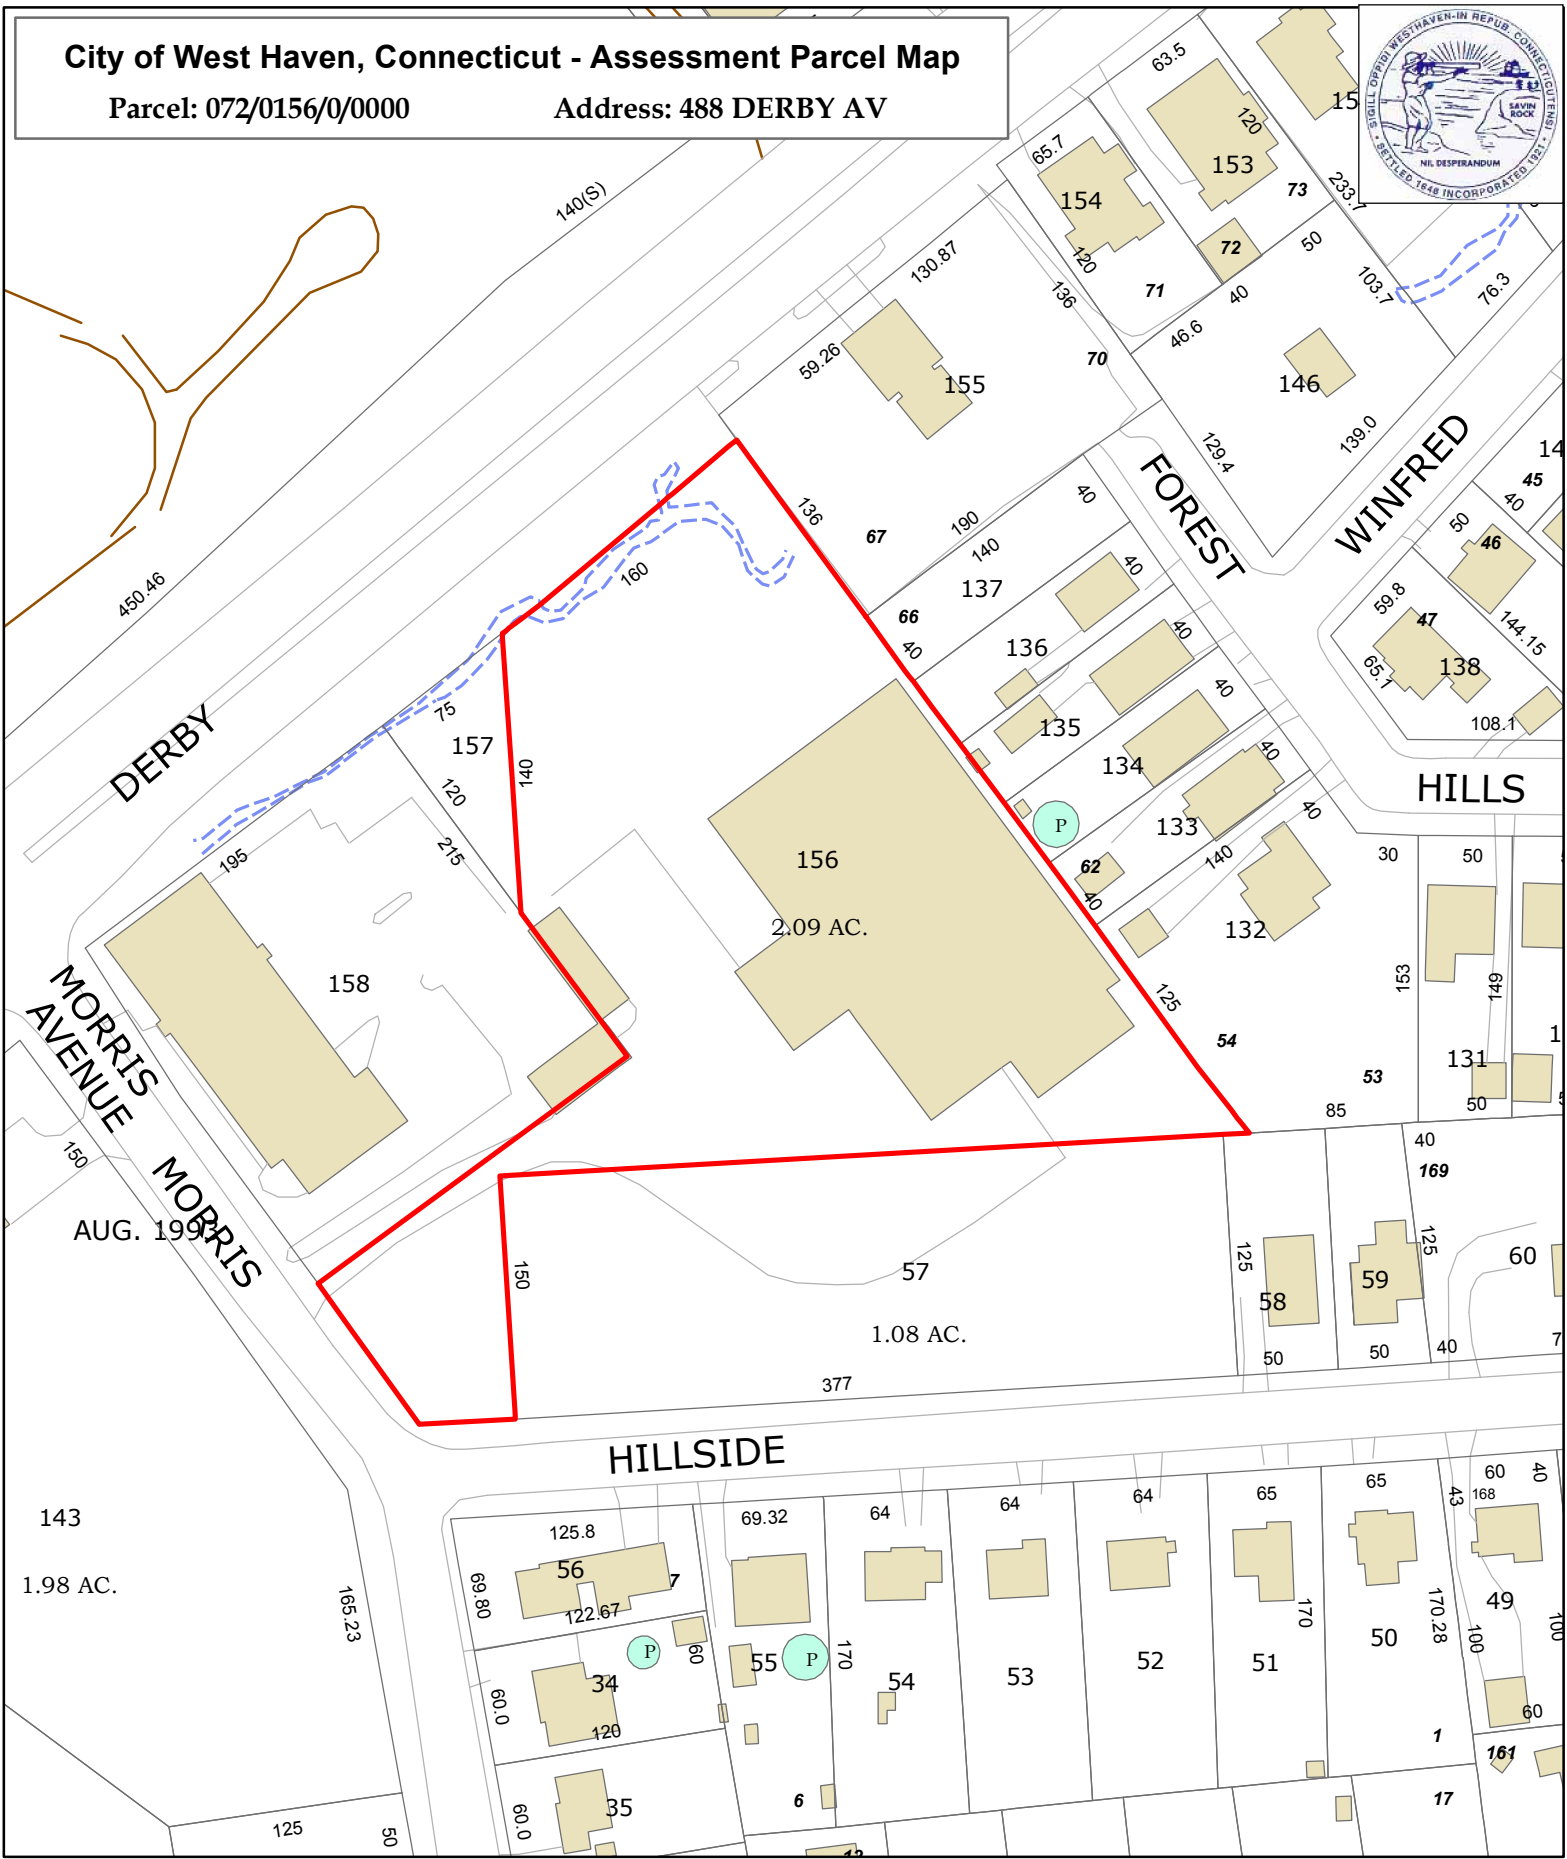

City of West Haven, Connecticut - Assessment Parcel Map

Parcel: 072/0156/0/0000

Address: 488 DERBY AV

Approximate Scale: 1 inch = 100 feet

Map Produced:
July 2009

Disclaimer: This map is for informational purposes only. All information is subject to verification by any user. The City of West Haven and its mapping contractors assume no legal responsibility for the information contained herein.